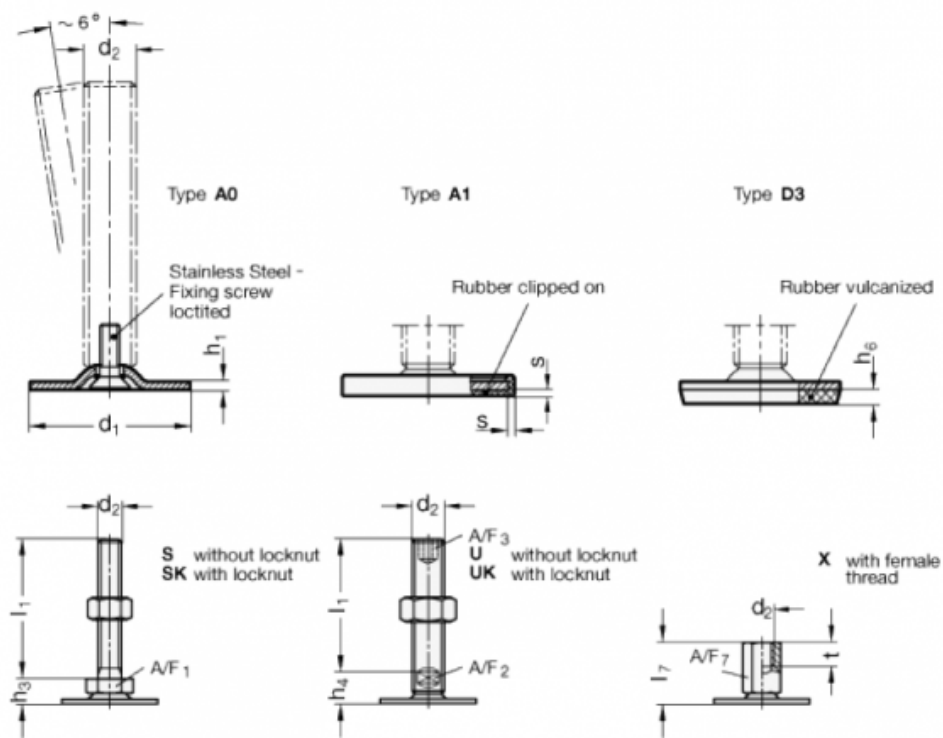

Data Sheet

Article number: 204080M24150A3UK

Description: E+G levelling foot
GN 40-80-M24-150-A3-UK

Note: UK With nut, Hexagon socket at the top, Wrench flat at the bottom

Measures

A/F2 = 19
A/F3 = 12
d1 = 80
d2 = M24
h1 = 3
h4 = 21
h6 = 5
l1 = 150